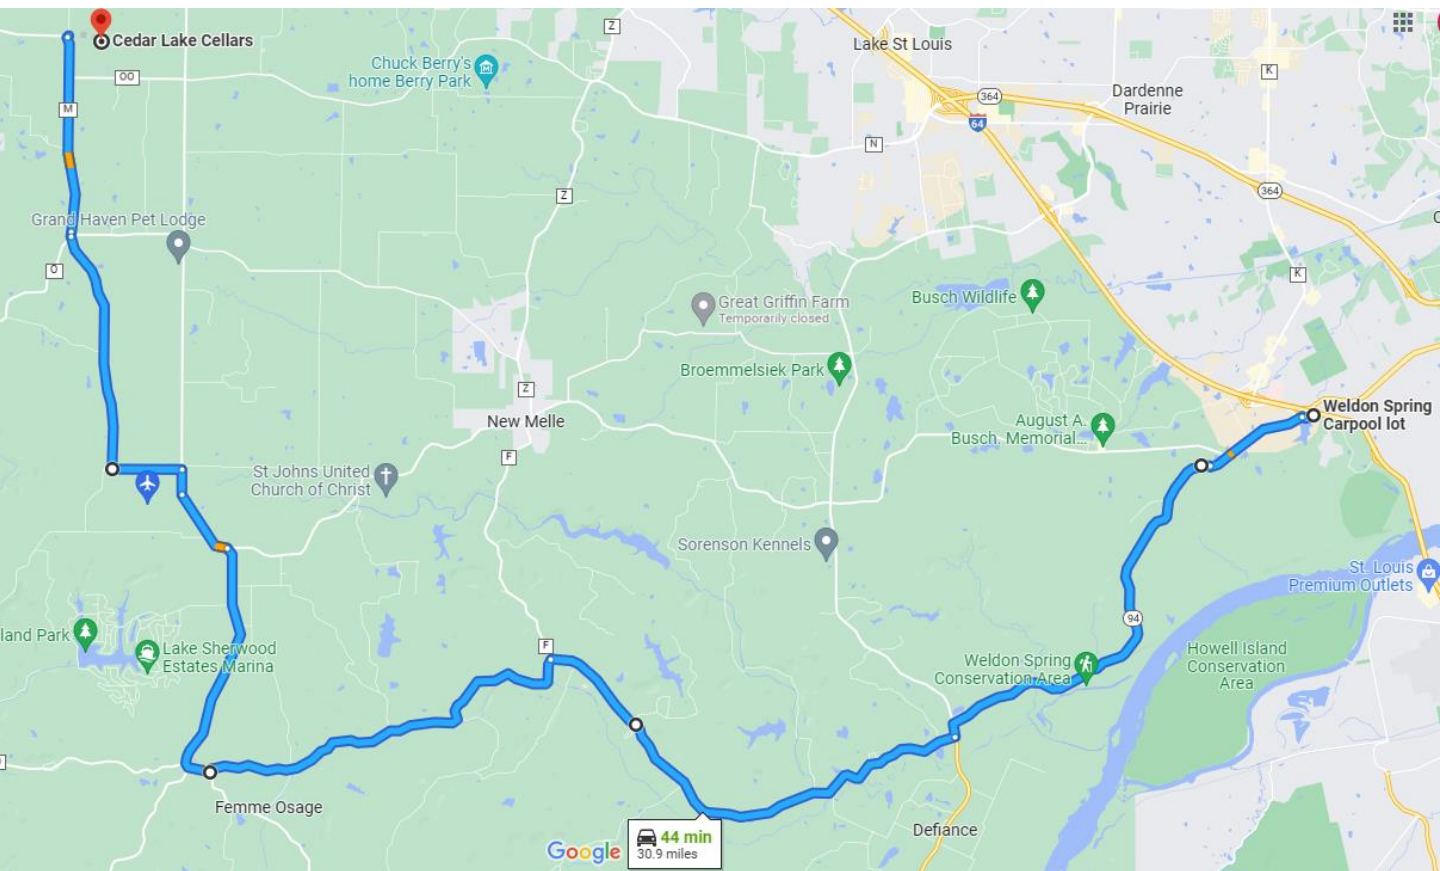

St. Louis Triumph Owners Association 2023 Drive to Cedar Lake Cellars

- Exit Weldon Spring Commuter parking lot onto Research Park Drive.

- Right on Research Park Drive toward State Route 94.

0.2 mile

- Left on State Route 94 to Francis Howell High School Parking lot.

1.4 miles

- Right into parking lot to regroup. After everyone is together, return to 94. Right on 94 to State Highway F.

5.6 miles

- Right on State Highway F to The Historic Daniel Boon Home.

5.2 miles

- Left into parking lot. Rest break and visit gift shop.

- Return to State Highway F.

- Left on State Highway F to Femme Osage Creek Road.

1.5 miles

- Left on Femme Osage Creek Road to State Highway T.

5.4 miles

- Right on State Highway T to Mile Lane.

4.7 miles

- Left on Mile Lane to Paul Road

0.9 mile

- Right on Paul Road to State Highway O, then immediately State Highway M.

3.2 miles

- Bear right on State Highway O. Immediately take the left fork to State Highway M.

- Left on M (continuing straight ahead) to S Stringtown Road and Streckengast Road.