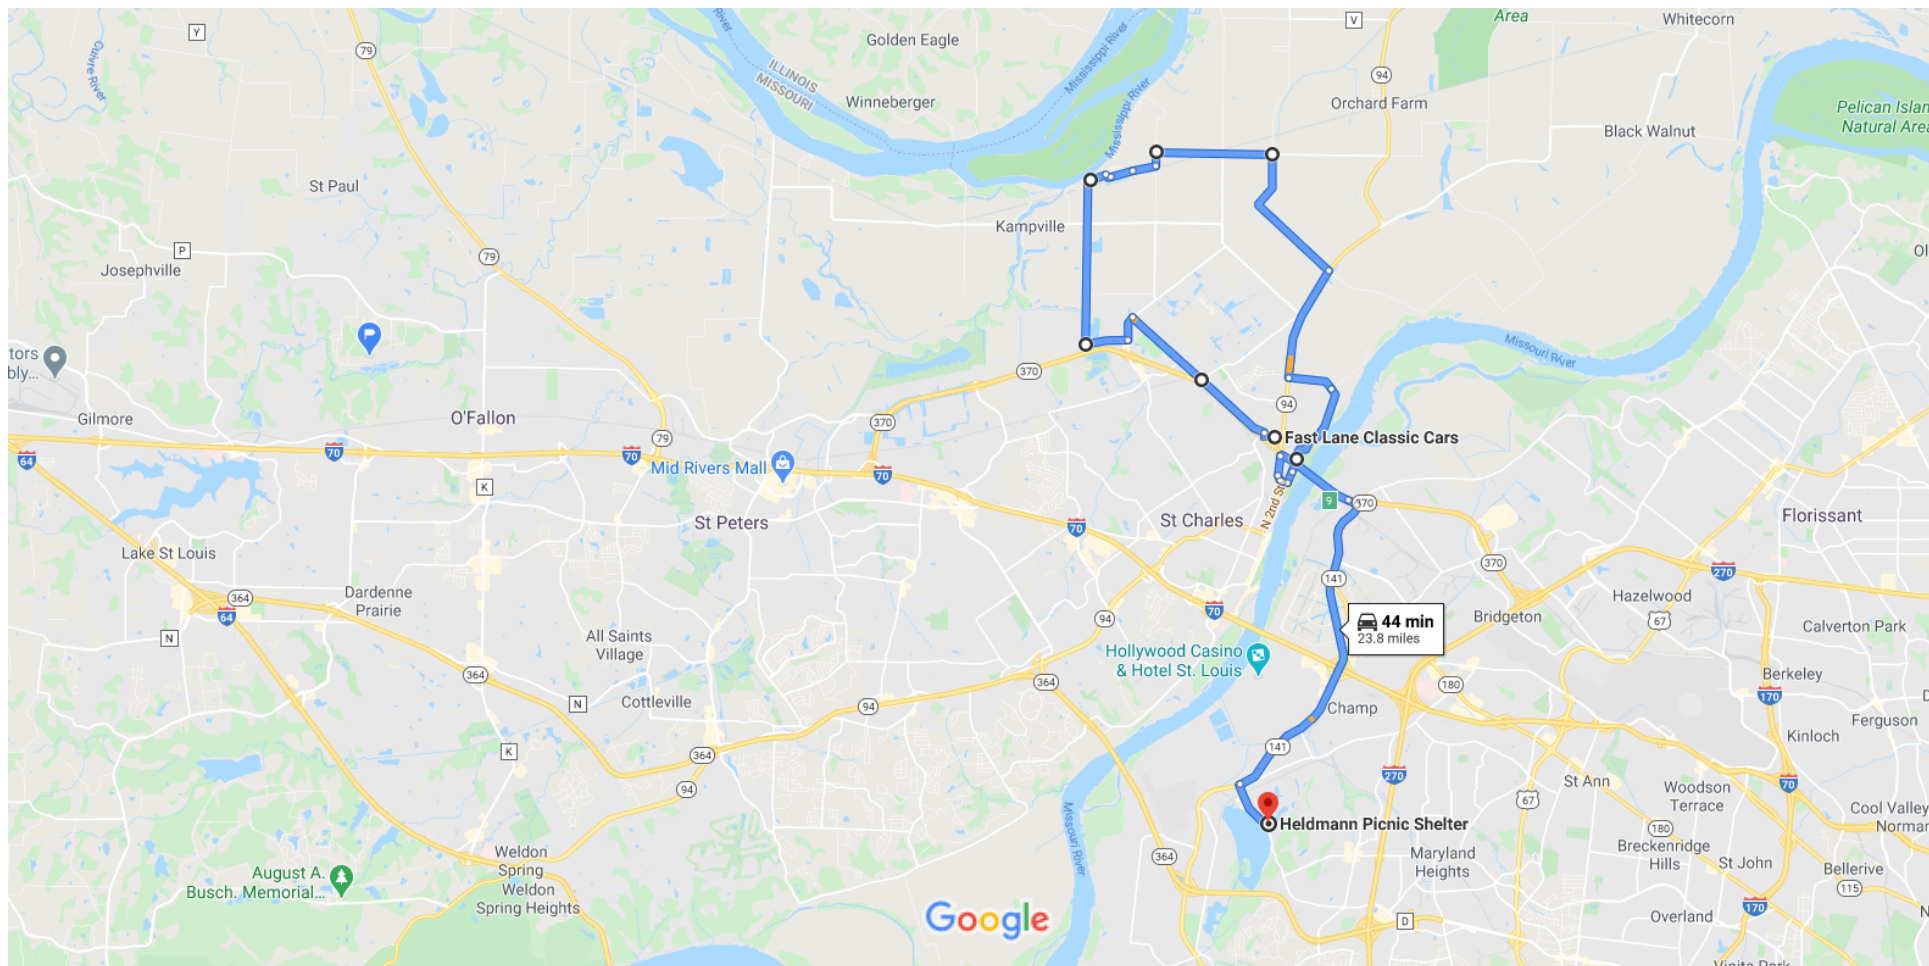

Fast Lane Classic Cars to Heldmann Picnic Shelter

Drive 23.8 miles, 44 min

St. Louis All British Drive

Map data ©2020 2 mi

Fast Lane Classic Cars

427 Little Hills Industrial Blvd, St Charles, MO 63301

Follow Little Hills Industrial Blvd to Little Hills Expy

2 min (0.3 mi)

1. Head east toward Little Hills Industrial Blvd
131 ft
2. Turn left onto Little Hills Industrial Blvd
0.2 mi

Continue on Little Hills Expy. Take Mueller Rd to Fountain Lakes Blvd

3. Turn left onto Little Hills Expy
1.2 mi
4. Continue onto Mueller Rd
1.4 mi
5. Turn left onto New Town Blvd
0.4 mi

Take Huster Rd, Church Rd and Blase Station Rd to MO-94 W

6. Turn right onto Fountain Lakes Blvd
0.7 mi
7. Turn right onto Huster Rd
2.5 mi
8. Turn right onto Kampville Ct
230 ft
9. Turn left onto Kampville/Kampville Ct
95 ft
10. Turn right onto St Charles Dr
0.2 mi
11. Turn right toward Sylvia
30 ft
12. Turn right onto Sylvia
0.1 mi
13. Continue onto Edwin Dr
0.3 mi

- ↑ 14. Continue onto S Shore Dr
0.4 mi
- ↶ 15. Turn left onto Seeburger Rd
0.2 mi
- ↷ 16. Turn right onto Church Rd
1.8 mi
- ↷ 17. Turn right onto Blase Station Rd
2.3 mi
- ↷ 18. Turn right onto MO-94 W
3 min (1.8 mi)