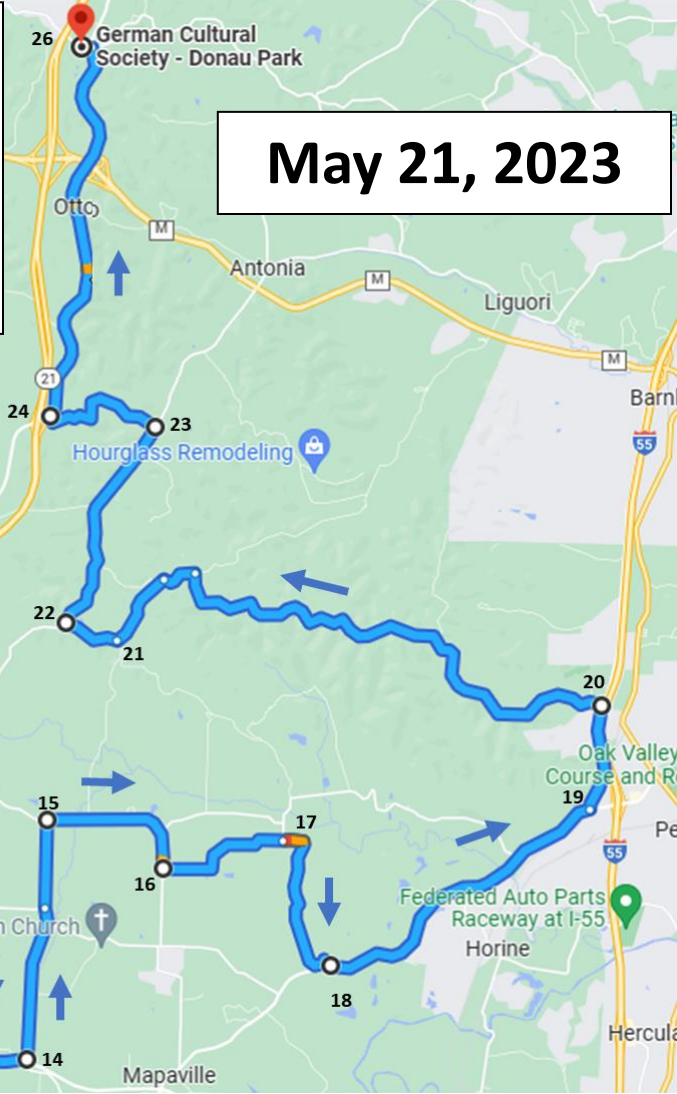

2023
St. Louis Triumph
Owner's Association
Maifest Drive

May 21, 2023

- Starting at Sandy Creek Covered Bridge. Old Lemay Ferry Road to Goldman Road. 0.2 mile
1. Turn Right on Goldman Road to North Outer Road A. At 0.4 mile (Sandy Church Road) bear right to remain on Goldman Road. 3.2 miles
 2. Turn Right on North Outer Road A to Highland Baptist Church Road. 0.3 mile

3. Turn right on Highland Baptist Church Road to Old Missouri 21. 2.3 miles
4. Turn right on Old Missouri 21 Hayden Road. 0.2 mile
5. Turn left on Hayden Road to Hillsboro House Springs Road. 0.8 mile
6. Turn right on Hillsboro House Springs Road to Ems Road. 4.9 miles

7. Turn right on Ems Road to Tower Road. 2.9 miles
8. Turn right on Tower Road to Old Missouri 21. 100 feet
9. Turn right on Old Missouri 21 to Goldman Spur Road. 2 miles
10. Turn Left on Goldman Spur Road to Old Lemay Ferry Road. 0.4 mile
11. Turn right on Old Lemay Ferry Road to Goldman Road. 300 feet
12. Turn Left on Goldman Road to North Outer Road A. At 0.4 mile (Sandy Church Road) bear right to remain on Goldman Road. 3.2 miles
13. Turn left on North Outer Road A to Sandy Valley Road 0.6 mile
14. Turn left on Sandy Valley Road to Sandy Church Road. At 1.4 mile (Jarvis Road 3-way stop) proceed straight to remain on Sandy Valley Rd/Jarvis Rd. At 1.5 mile bear right to proceed on Sandy Valley Road. 2.4 miles
15. Turn right on Sandy Church Road to Linhorst Road. 1.5 miles
16. Turn left on Linhorst Road to Kerkhoff Road. 1.4 miles